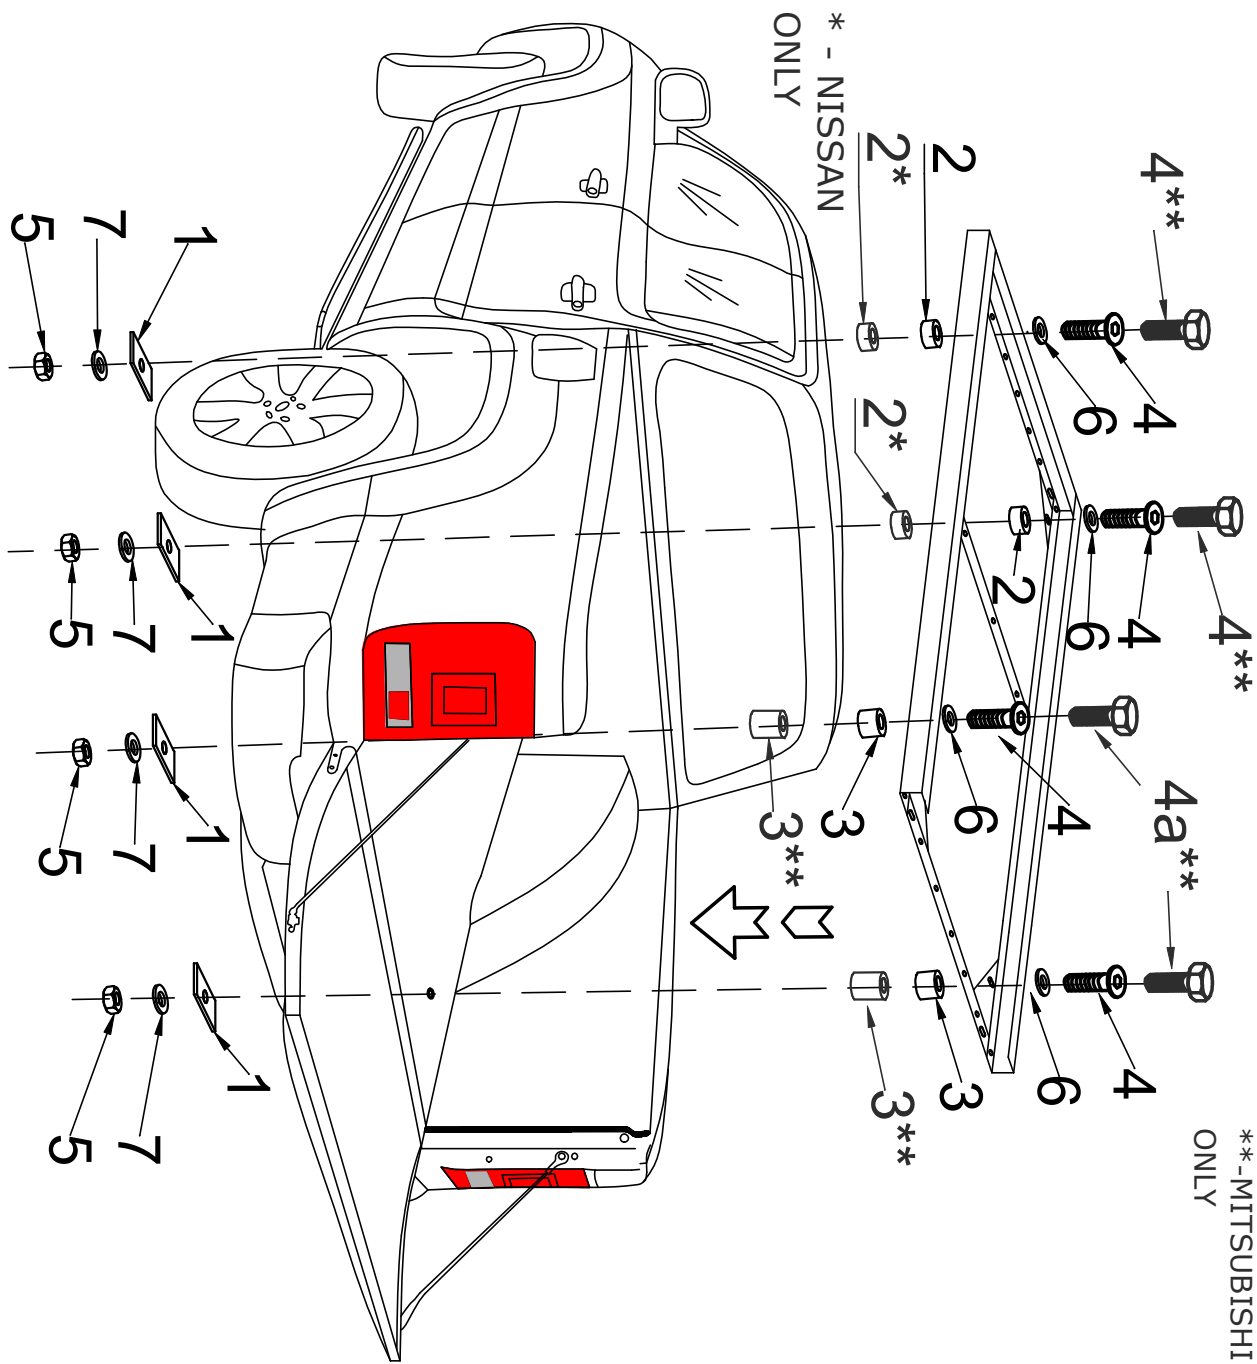

Installation manual >> Montageanleitung >>

>>Инструкция по установке >> Instructions de montage >> Istruzioni di montaggio >> Instrucciones de montaje >> Montageanvising >> Instruções de Montagem

ROAD RANGER®

** - MITSUBISHI ONLY