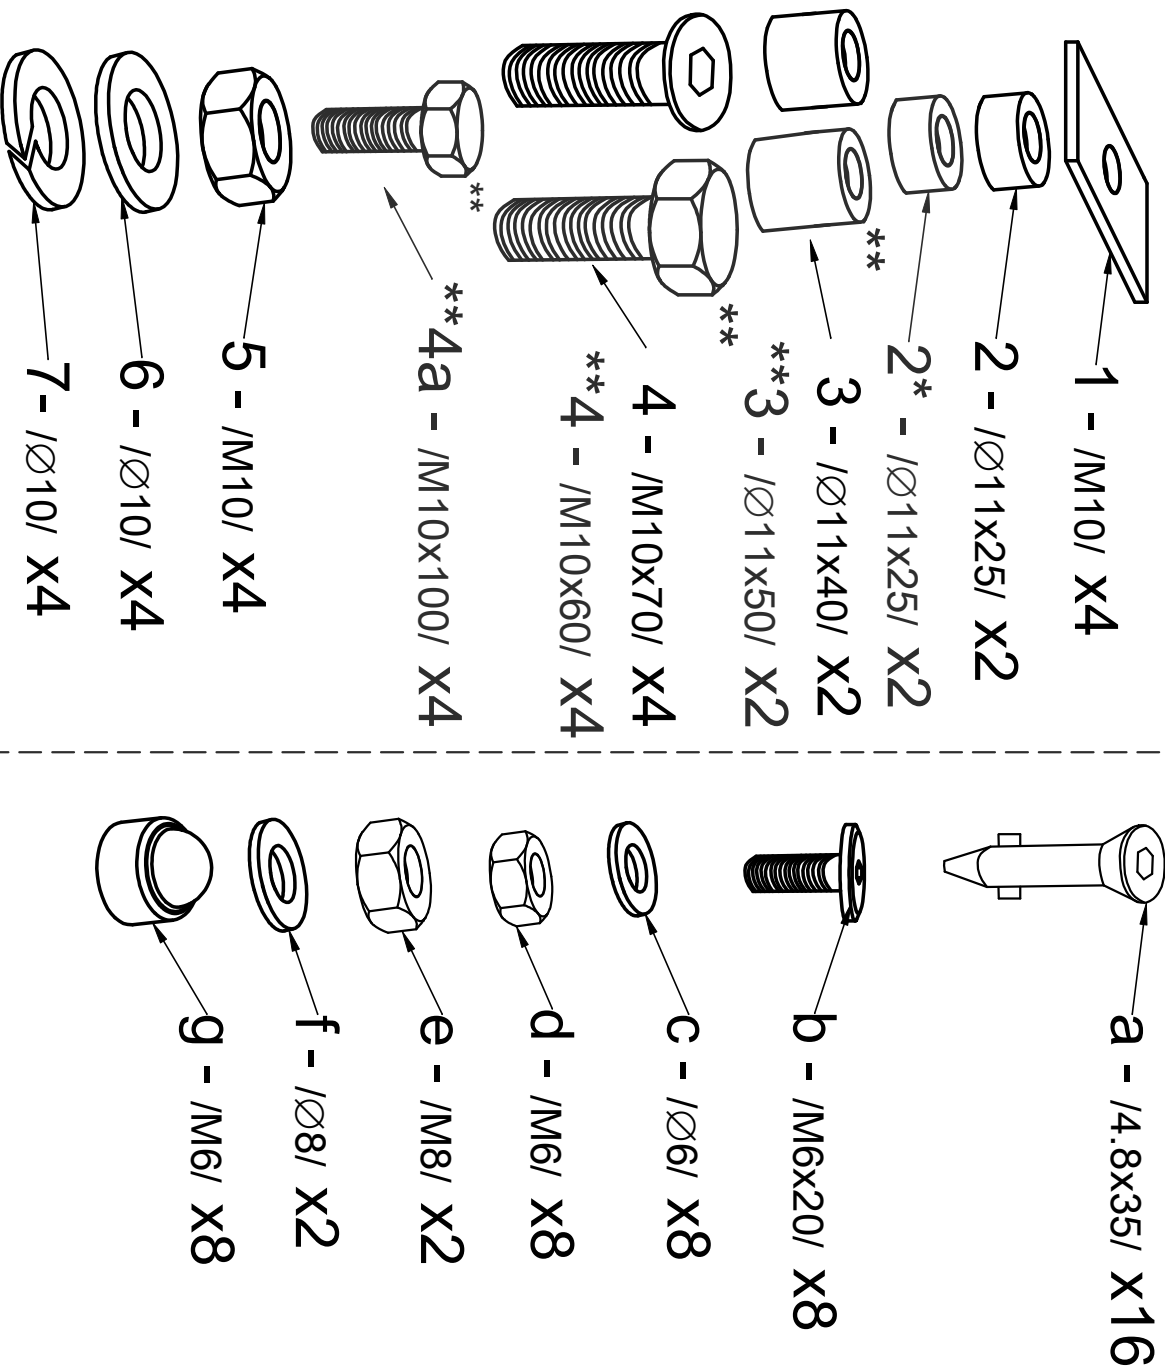

ATTENTION!

Please be sure that the platform brake is locked in one of five safety positions. Unlocked platform is unstable and is able to move themselves!

ROAD RANGER®

Installation manual >> Montageanleitung >>